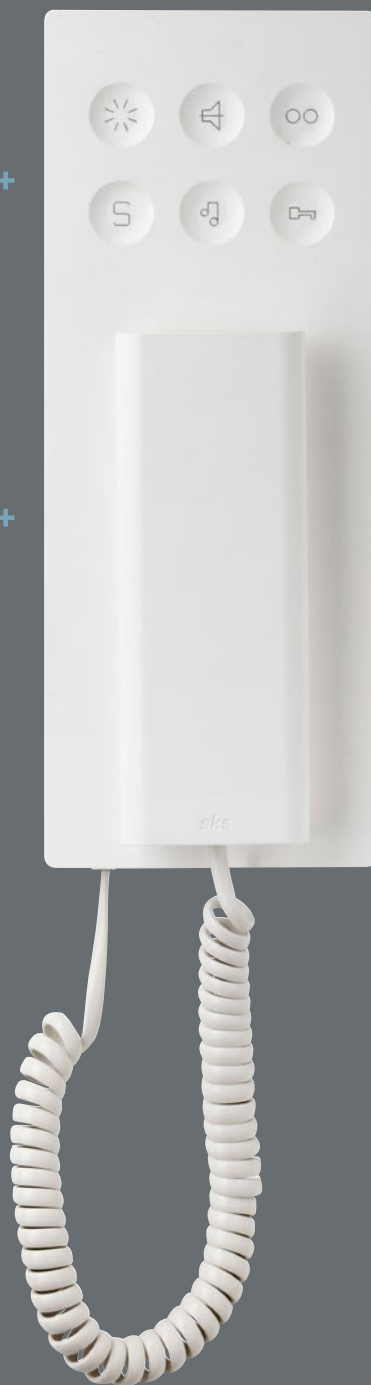

SKS BSH2012 audio

With the innovative BSH2012 audio SKS sets current standard: Without making any compromises this compact intercom with its unobtrusive design is focused on the main functions of a call station. The BSH2012 audio is the innovation of the SKS base models within the segment of indoor stations with receiver.

Based on the dimensions the BSH2012 completely covers the previous indoor station **HT4500-3-MS (800079)**. Therefore, **no repair works are necessary** when replacing.

Elegant and timeless design +

Harmonic ringtones +

+ Optimal handling for any target group

+ Ergonomic receiver held on by magnet

Specifications and features

 90 x 228 x 47 mm
 Dimensions: width x height x depth

 Available color:
 white

- SKS BUS technology
- indoor station with receiver (ergonomic receiver held via magnet; call acceptance via receiver)
- key functions: door opening, setting the volume and the melodies of the ringtone, switching it off (call is automatically switched back on after 12 hours), potential free switch function available (via switch actuator 300022 (4507) – without additional wires)
- visual signal for call via LED
- audio privacy function
- one-man installation and programming
- optional parallel connection of up to 4 indoor stations
- 8 door call and 4 floor call melodies
- 5 settings for ringtone volume
- operation via 6 concave shaped buttons (allows for optimal handling by any age group)
- surface-mounted

Article No.	Description	Color
200027	BSH2012, 2-wire	white